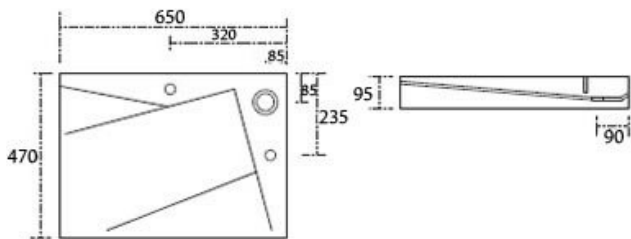

DIMENSIONS

SINKS

Lavabo 42

Lavabo 65

Lavabo 95 (Dx and Sx versions)