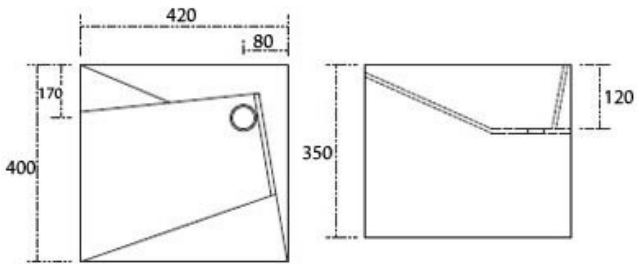

DIMENSIONS

SINKS

Lavabo 42

Lavabo 65

Lavabo 95 (Dx and Sx versions)